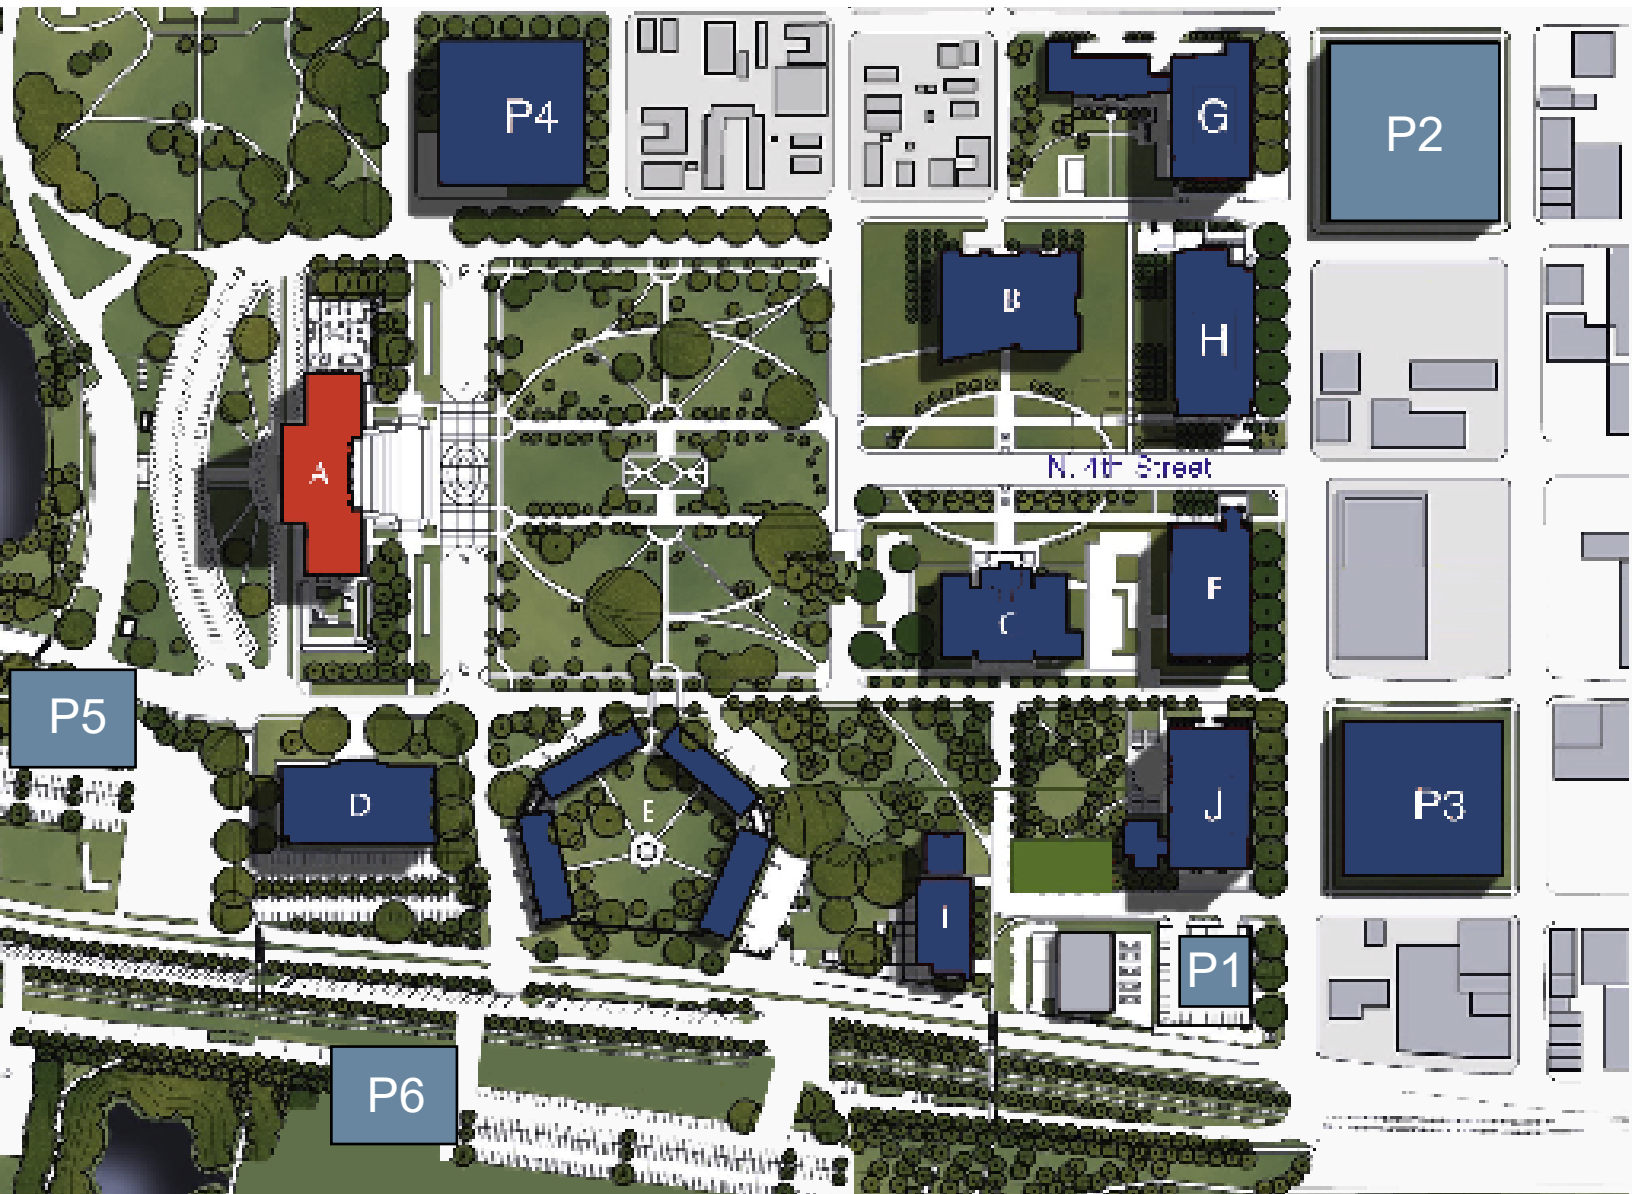

# Capitol Park Map

CASA Day at the Capitol - May 27, 2026

**A - State Capitol**

**B - State Museum**

**C - State Library**

**D - Capitol Annex**

**E - Pentagon Barracks**

**P1 - Welcome Center, Public Parking**

**P2 - Galvez Garage, Public Parking**

**P3 - Lasalle Garage, employees only**

**P4 - Insurance Garage, parking pass only**

**P5 - Public Parking**

**P6 - Public Parking**

**F - Iberville Building**

**G - Galvez Building**

**H - Bienville Building**

**I - Welcome Center**

**J - Lasalle Building**

 **Capitol Day Activities**

 **Public Parking**